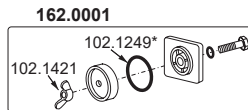

160.0106 Mod. WT80-N (<1 bar)

131.0678
< 1 bar

< 03.2022 = 131.0675

* Multipack 

102.0493-10
102.1249-5