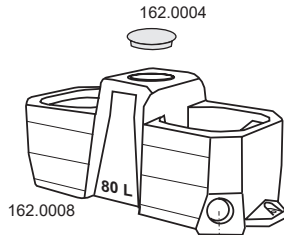

160.0106 Mod. WT80-N (<1 bar)

131.0678
< 1 bar

< 03.2022 = 131.0675

* Multipack 

102.0493-10
102.1249-5