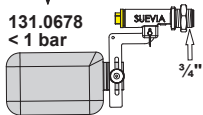

160.0106 Mod. WT80-N (<1 bar)

131.0678
< 1 bar

< 03.2022 = 131.0675

* Multipack 

102.0493-10
102.1249-5