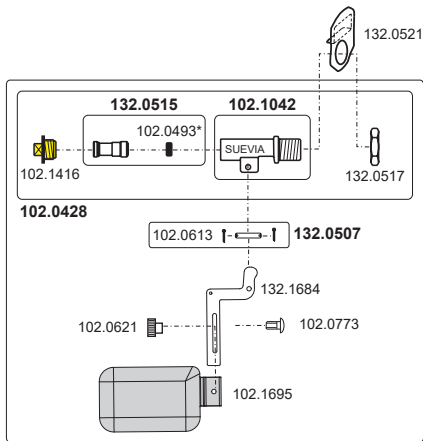

160.0106 Mod. WT80-N (<1 bar)

131.0678
< 1 bar

< 03.2022 = 131.0675

* Multipack 

102.0493-10
102.1249-5