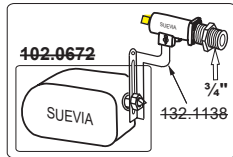

160.0106 Mod. WT80-N (<1 bar)

131.0678
< 1 bar

< 03.2022 = 131.0675

* Multipack 

102.0493-10
102.1249-5